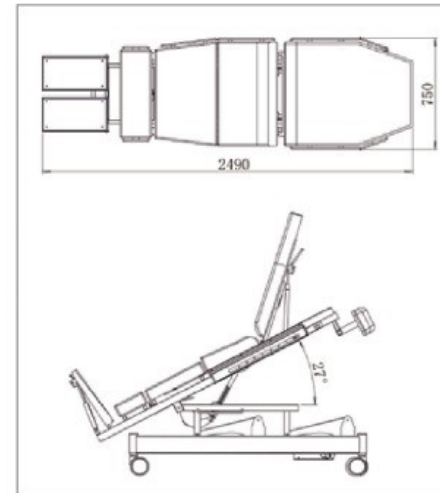

EL12M

ELECTRIC DYNAMIC TILT TABLE

Dynamic Tilt Table is available in a range of configurations to optimise patient care and outcomes, for functional rehabilitation of handicapped or disabled patients and in cardiac assessments.

Technique Data

- Two electric motor for table Hi-Lo & Tilt function
- Height adjustable: 67cm - 103cm
- Angle of tilting: 0° to 80°
- Angle of headrest: 0° to 70°
- Table length and width: 249cm x 75cm
- Max loading weight: 175KGS to 180KGS
- Certificate: ISO13485/CE /FDA/93 42 EEC
- Wheels: 125mm castors for safety and mobility