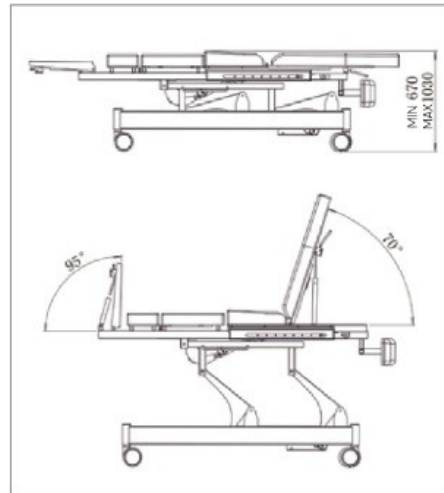

EL12M

ELECTRIC DYNAMIC TILT TABLE

Dynamic Tilt Table is available in a range of configurations to optimise patient care and outcomes, for functional rehabilitation of handicapped or disabled patients and in cardiac assessments.

Technique Data

- Two electric motor for table Hi-Lo & Tilt function
- Height adjustable: 67cm - 103cm
- Angle of tilting: 0° to 80°
- Angle of headrest: 0° to 70°
- Table length and width: 249cm x 75cm
- Max loading weight: 175KGS to 180KGS
- Certificate: ISO13485/CE /FDA/93 42 EEC
- Wheels: 125mm castors for safety and mobility